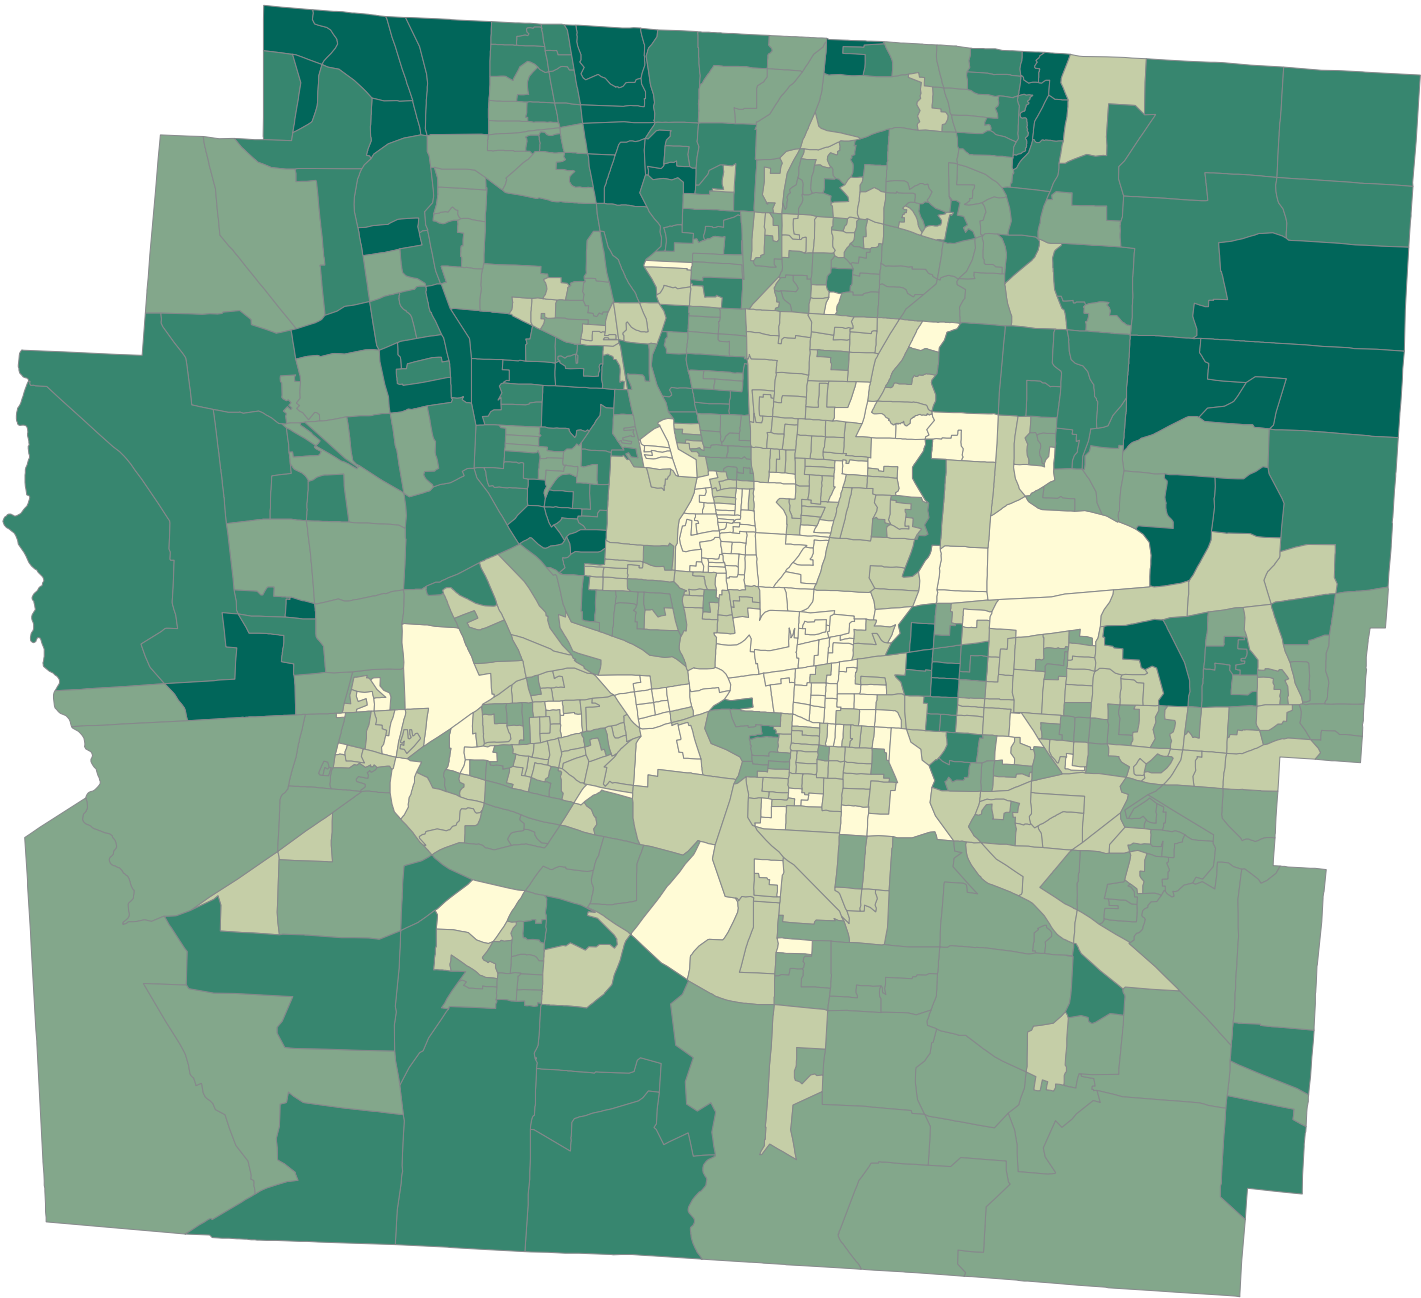

# Median Household Income Franklin County, Ohio

## Census Block Groups Median Household Income

Source: US Census 2000 Sample Data  
Coordinate System: NAD 1983 (feet) State Plane of Ohio South  
Color Scheme selected with ColorBrewer Software  
By Cindy Brewer