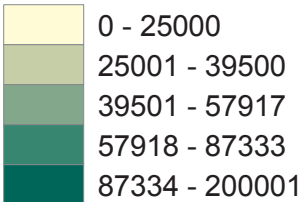

# Median Household Income Franklin County, Ohio

## Census Block Groups Median Household Income

Source: US Census 2000 Sample Data  
Coordinate System: NAD 1983 (feet) State Plane of Ohio South  
Color Scheme selected with ColorBrewer Software  
By Cindy Brewer