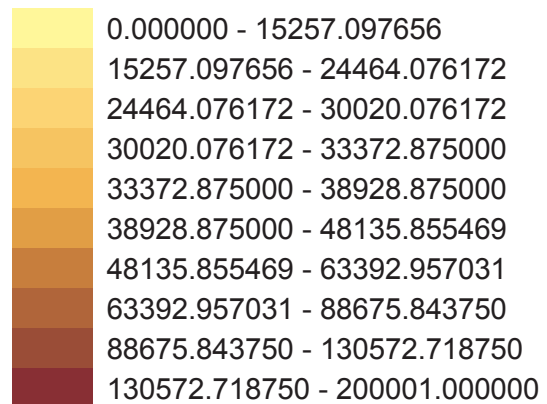

# Franklin County Interpolation of Median Income

## Ordinary Kriging Prediction Map

[FranklinMultiv].[INCOME]

0 2.5 5 10 Miles

Data Source: US 2000 Census  
Projection: Lambert Conformal Conic  
Prepared By Kathleen Ski 03/21/06