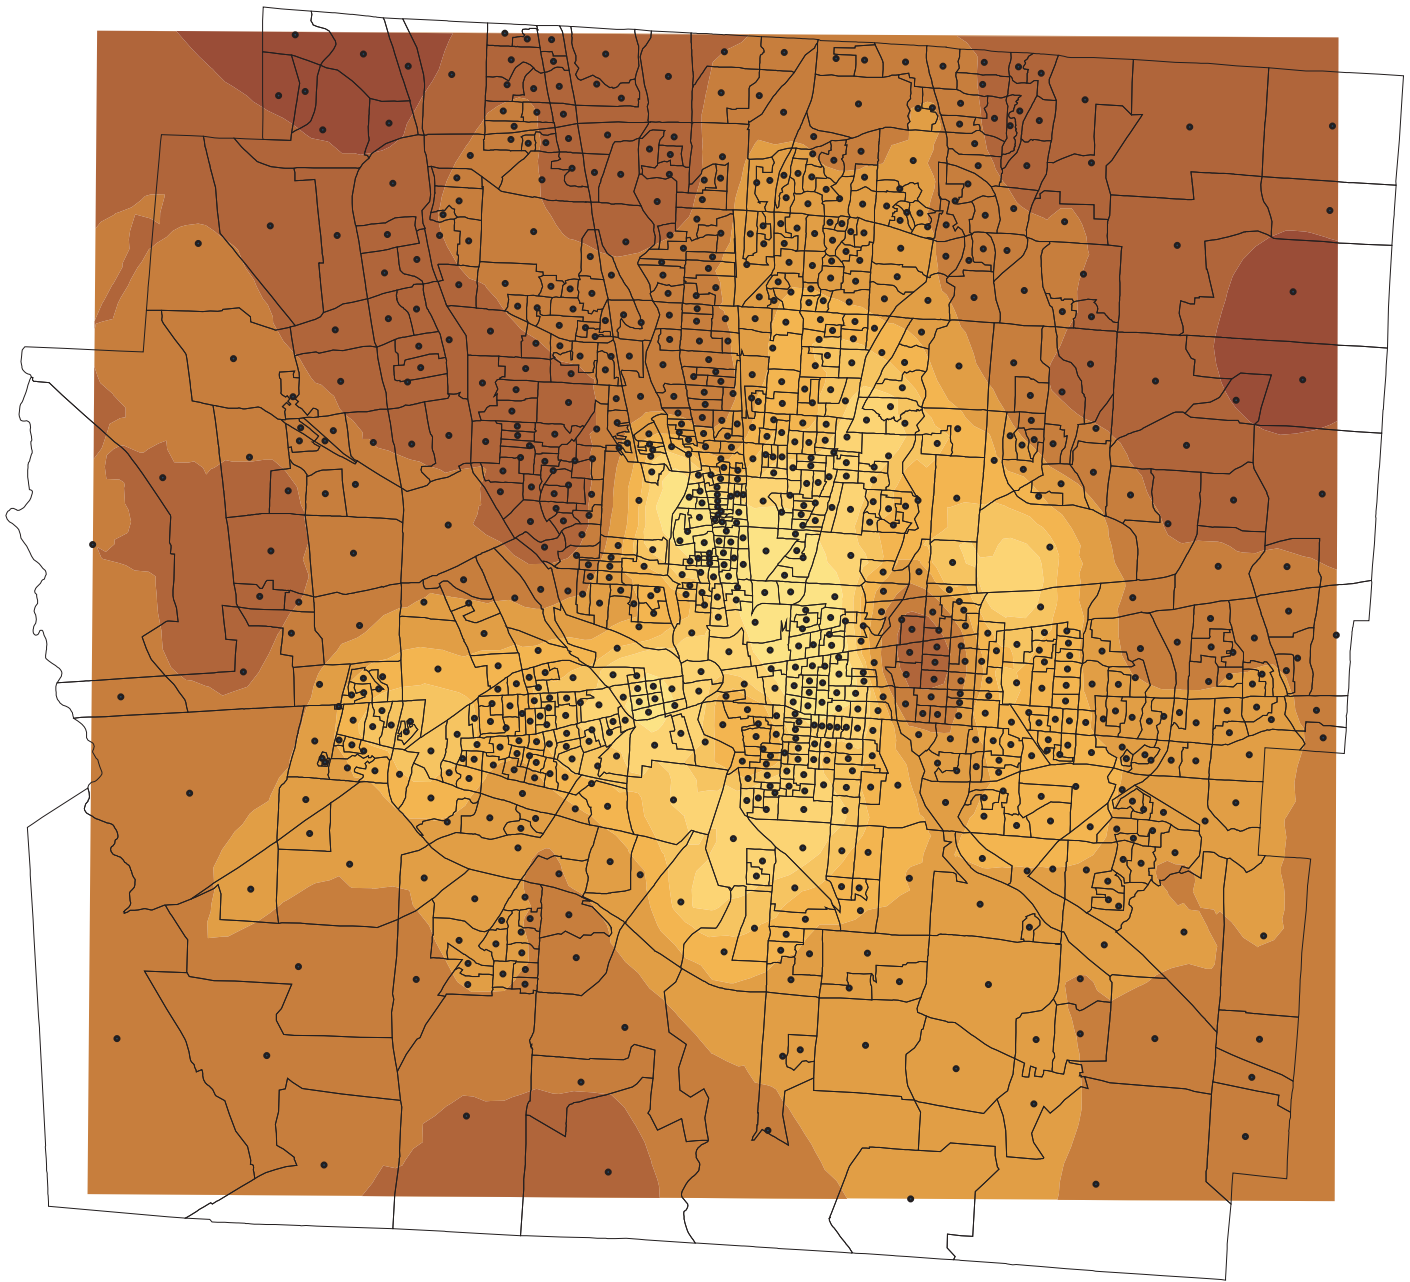

# Franklin County Interpolation of Median Income

## Ordinary Kriging Prediction Map

[FranklinMultiv].[INCOME]

0 2.5 5 10 Miles

Data Source: US 2000 Census  
Projection: Lambert Conformal Conic  
Prepared By Kathleen Ski 03/21/06