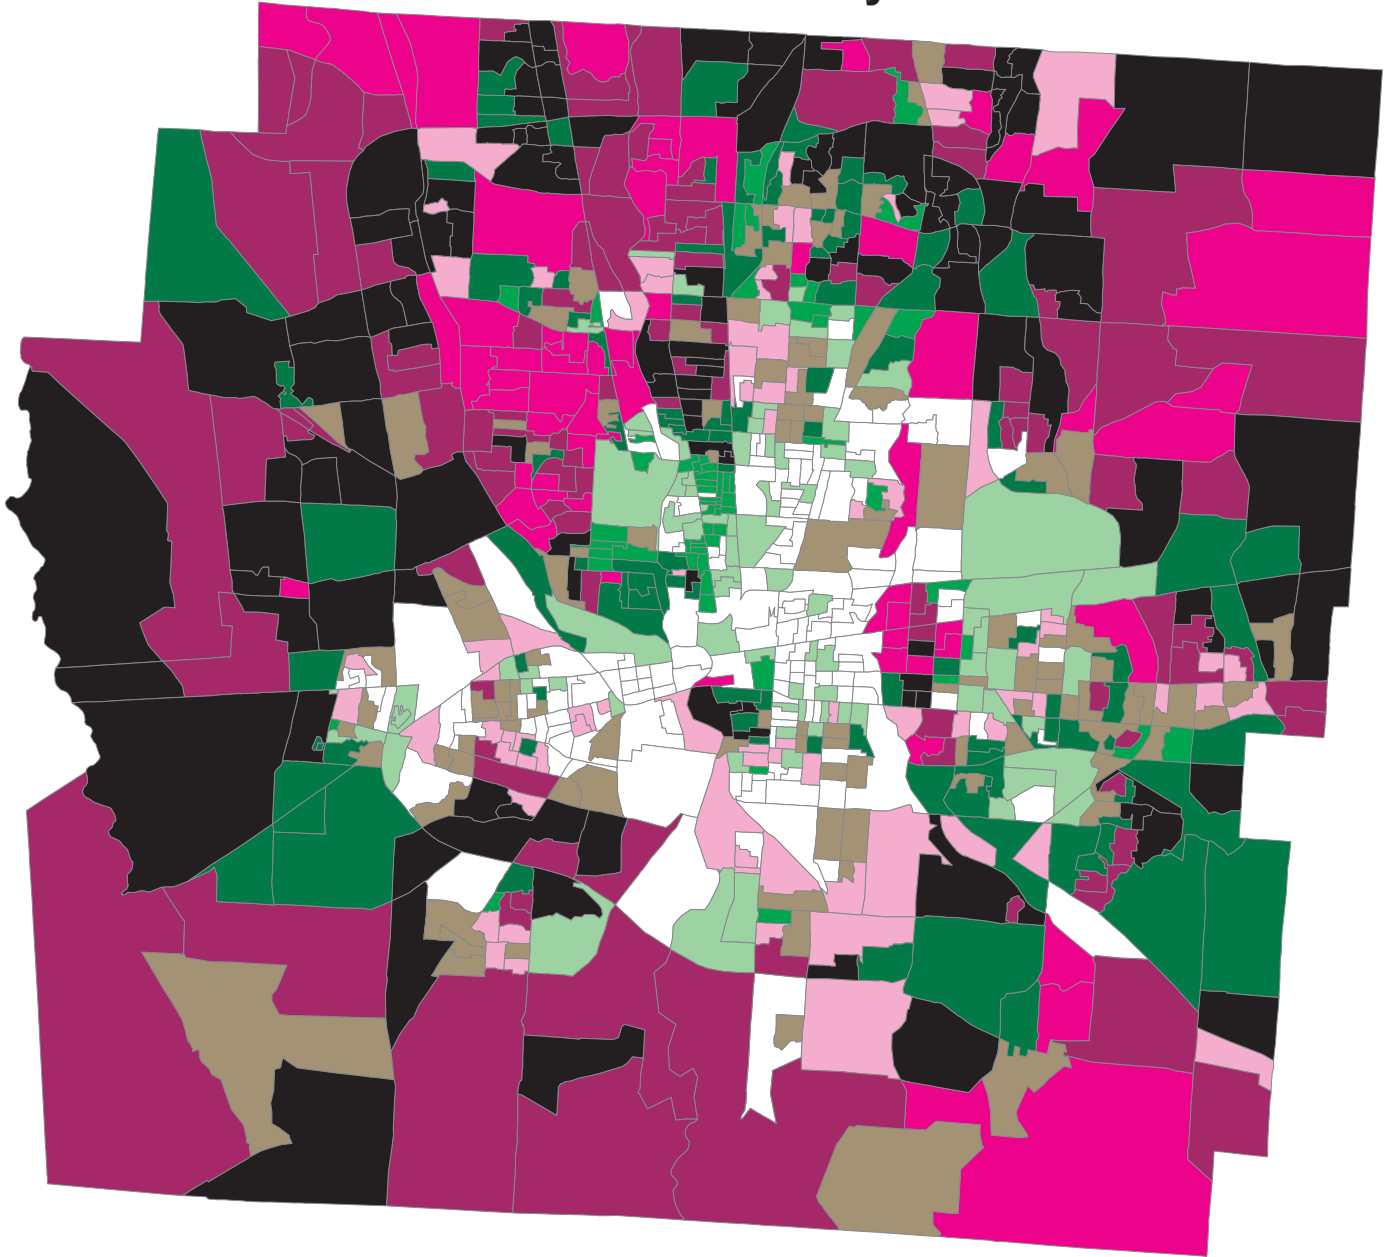

Franklin County Ohio Multivariate Study

**Franklin County
Percent Female vs Income in \$**

**Percent
Female**

0.6872 - 1.0000
0.5764 - 0.6871
0.0000 - 0.5763

0 - 32171
32172 - 48906
48907 - 200001

**Income
In Dollars**

Source: US Census 2000

Prepared By Kathleen Ski on 2/13/06